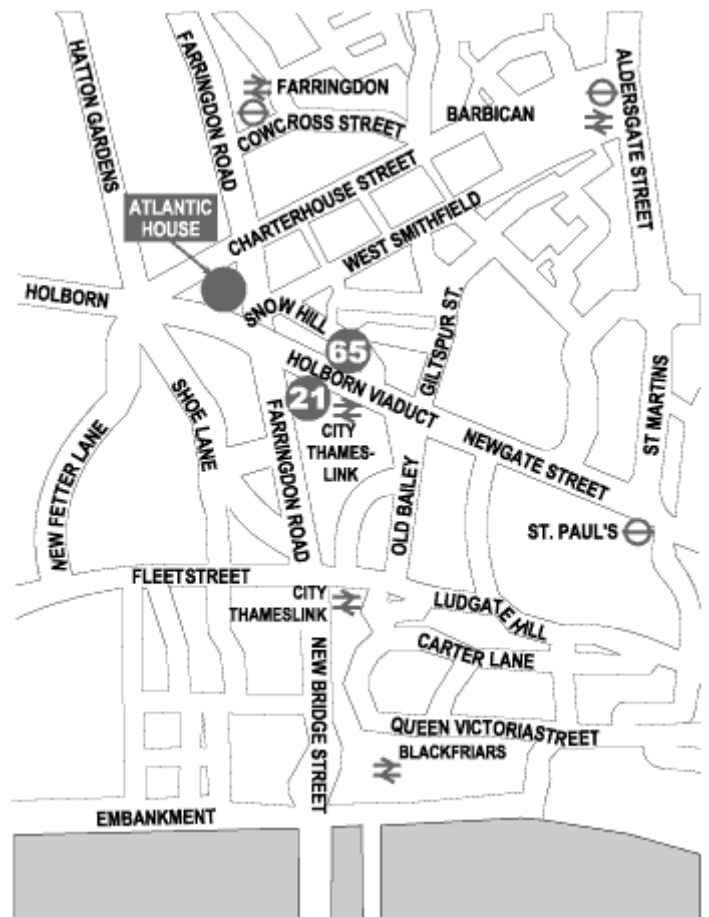

Events

Travel Information

Atlantic House
Holborn Viaduct
London
EC1A 2FG

The nearest stations are St Paul's and Chancery Lane (London Underground) and City Thameslink (Rail).

Hotels

BIICL has corporate rates with the following hotels:

[The Goodenough Club](#) (£85 single £115 double)

[The Hotel Russell](#) (£109 single £119 Double)

[The Grange Whitehall Hotel](#) (£110)

The following hotels are also close to the conference venue:

[The Grange Holborn](#)

[The Rookery](#)