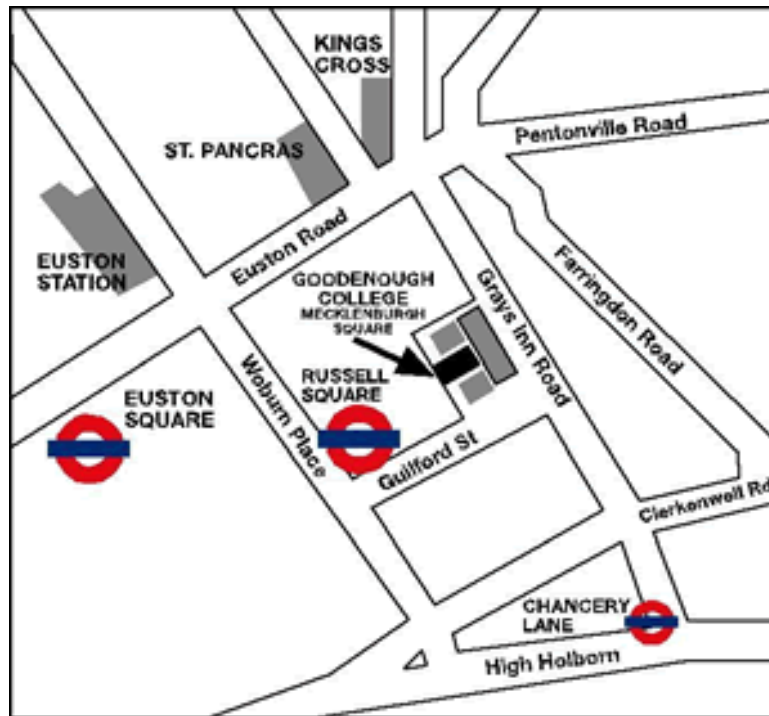

## Location Map

### Directions to London House (Goodenough College) from Russell Sq Tube:

Turn right out of the station and walk down Bernard St. to the roundabout at Brunswick Square. Keep walking straight past the roundabout, keeping the large building on your right & the greens (Coram's Fields) on your left. After about 50 metres, the road curves to the right and 50 metres further at the T-junction turn left onto Guilford Street. Keep walking straight. After 200 metres take first left (Mecklenburgh Place)